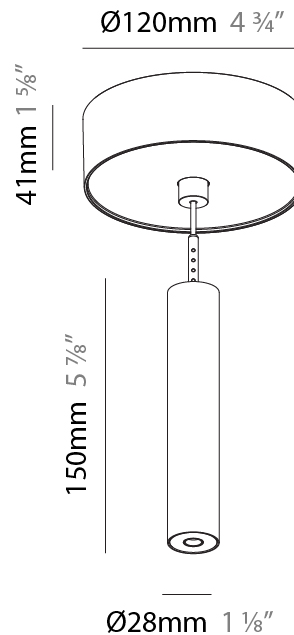

GENERAL

Series: Hangover
Subseries: Hangover Plug Monopoint Surface Canopy
Brand: Prolicht
Division: Architectural
Mounting Type: Suspension
Mounting Location: Ceiling
Subcategory: Pendant

PHYSICAL

Shape: Cylinder
Diameter (mm): 28
Diameter (in): 1 1/8
Height (mm): 150
Height (in): 5 7/8
Max. Overall Height (mm): 2150
Max. Overall Height (in): 84 3/8
Light Distribution: Downlight
Weight (kg): 0.422
Weight (lbs): 0.93
Fixture Finish: [SSR / BKV / CWI / CRY / HAB / UFT / ITA / RUA / FTG / MYG / LOD / PUS / FRO / FUP / KIA / POP / BLS / SPG / MEY / GOH / GUM / CHC / COM / ABZ / JAG / OBR / MOS / ROR](#)
Fixture Material: Aluminum
Cable Details: [2000mm or 4000mm Black Cable](#)

ELECTRICAL

Lamp Type: LED (Zhaga Standard)
Input Wattage (W): 6.6
Total Output Wattage (W): 6
Dimming: Tri-Mode (Non-Dimming and Phase Dimming (120Vac only) and 0-10V Dimming)
Driver Included: Yes
Driver Location: External
Driver Type: Constant Current - Universal
Driver Class: Class 2
Housing: ENCP3 w/Quick Connect
Input Voltage (V): 120 - 277
Constant Current (MA): 500

LED

Number of LEDs: 1
Color Temperature (°K): [2700 / 3000 / 4000](#)
Max. Delivered Lumen (lm): 330 / 360 / 380
CRI: >90 CRI
Efficiency (%): 86
Lamp Life (hrs): 50000
Upon Request: ***3500K available in minimum quantities (larger quantities upon request)

OPTICAL

Optic°: [24 / 32 / 34 / 55 / 58](#)

RATINGS AND CERTIFICATIONS

Certified By: Certified for North American Standards
IP rating: IP20